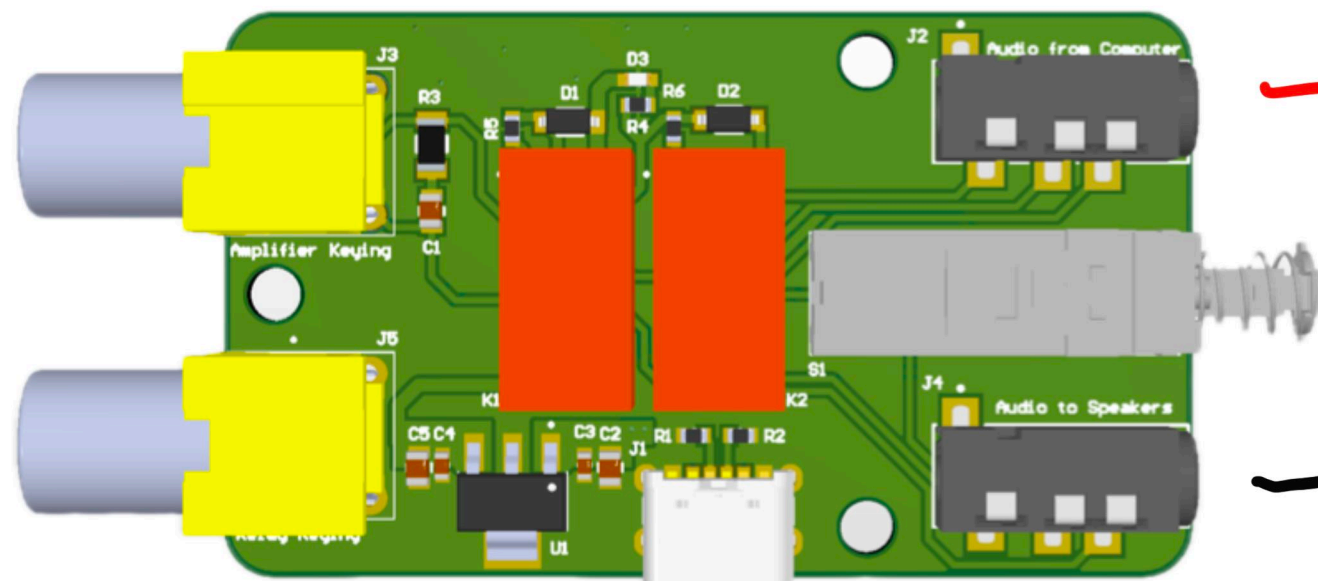

Key In

Amplifier Keying

Audio from Computer (Headphones)

Enable/Disable Pushbutton

Relay Keying

Audio to Speakers or Headphones

DC Power Socket

Tuner Socket

ACL Jack

SEND Jack

Antenna Connector

Accessory Socket

External Speaker Jack